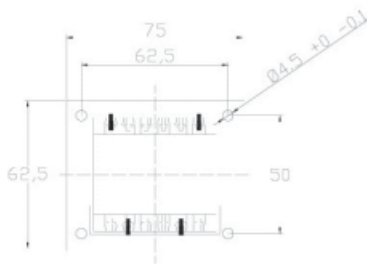

C75 Series

External protection

C7525 Serie.
70VA – 40°C/B
60VA – 70°C/B

C7535 Serie.
100VA – 40°C/B
85VA – 70°C/B

C7540 Serie.
120VA – 40°C/B
100VA – 70°C/B

According regulations:
EN61558 EN60950 EN60472 UL506
UL5085

PRIMARY(V)
115/230
SINGLE SECONDARY(V)
6/7.5/9/12/15/18/20/24
DOBLE SECONDARY(V)
2x6/2x7.5/2x9/2x12/2x15/2x18/2x20/2x24
CENTER TAPPED
6+6/7.5+7.5/9+9/12+12/15+15/18+18
20+20/24+24

SERIE	H-mm
C7525	69
C7535	79
C7540	84

C84 Series

External protection

C8444 Serie.
120VA – 40°C/B
100VA – 70°C/B

C8450 Serie.
150VA – 40°C/B
130VA – 70°C/B

According regulations:
EN61558 EN60950 EN60472 UL506
UL5085

PRIMARY(V)
115/230
SINGLE SECONDARY(V)
6/7.5/9/12/15/18/20/24
DOBLE SECONDARY(V)
2x6/2x7.5/2x9/2x12/2x15/2x18/2x20/2x24
CENTER TAPPED
6+6/7.5+7.5/9+9/12+12/15+15/18+18
20+20/24+24