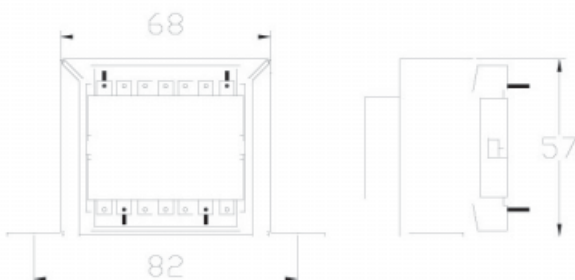

2x6/2x7.5/2x9/2x12/2x15/2x18/2x20/2x24

CENTER TAPPED

6+6/7.5+7.5/9+9/12+12/15+15/18+18

20+20/24+24

SERIE	H-mm
C6623	47.3
C6631	54.3

C75 Series

External protection

C7525 Serie.
70VA – 40°C/B
60VA – 70°C/B