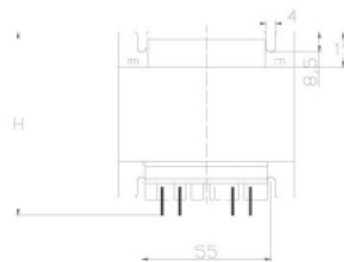

C75 Series

External protection

C7525 Serie.
70VA – 40°C/B
60VA – 70°C/B

C7535 Serie.
100VA – 40°C/B
85VA – 70°C/B

C7540 Serie.
120VA – 40°C/B
100VA – 70°C/B

According regulations:
EN61558 EN60950 EN60472 UL506
UL5085

PRIMARY(V)
115/230
SINGLE SECONDARY(V)
6/7.5/9/12/15/18/20/24
DOBLE SECONDARY(V)
2x6/2x7.5/2x9/2x12/2x15/2x18/2x20/2x24
CENTER TAPPED
6+6/7.5+7.5/9+9/12+12/15+15/18+18
20+20/24+24

SERIE	H-mm
C7525	69
C7535	79
C7540	84

C84 Series

External protection

C8444 Serie.
120VA – 40°C/B
100VA – 70°C/B

C8450 Serie.
150VA – 40°C/B
130VA – 70°C/B

According regulations:
EN61558 EN60950 EN60472 UL506
UL5085

PRIMARY(V)
115/230
SINGLE SECONDARY(V)
6/7.5/9/12/15/18/20/24
DOBLE SECONDARY(V)
2x6/2x7.5/2x9/2x12/2x15/2x18/2x20/2x24
CENTER TAPPED
6+6/7.5+7.5/9+9/12+12/15+15/18+18
20+20/24+24