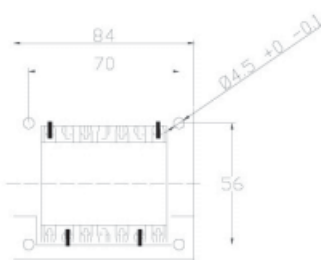

PRIMARY(V)
115/230
SINGLE SECONDARY(V)
6/7.5/9/12/15/18/20/24
DOBLE SECONDARY(V)
2x6/2x7.5/2x9/2x12/2x15/2x18/2x20/2x24
CENTER TAPPED
6+6/7.5+7.5/9+9/12+12/15+15/18+18
20+20/24+24

SERIE	H-mm
C8444	91
C8450	97