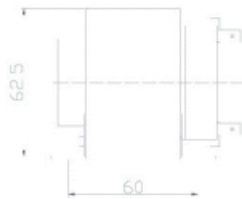

C75 Series

External protection

C7525 Serie.
70VA – 40°C/B
60VA – 70°C/B

C7535 Serie.
100VA – 40°C/B
85VA – 70°C/B

C7540 Serie.
120VA – 40°C/B
100VA – 70°C/B

According regulations:
EN61558 EN60950 EN60472 UL506
UL5085

PRIMARY(V)
115/230
SINGLE SECONDARY(V)
6/7.5/9/12/15/18/20/24
DOBLE SECONDARY(V)
2x6/2x7.5/2x9/2x12/2x15/2x18/2x20/2x24
CENTER TAPPED
6+6/7.5+7.5/9+9/12+12/15+15/18+18
20+20/24+24

SERIE	H-mm
C7525	69
C7535	79
C7540	84

C84 Series

External protection

C8444 Serie.
120VA – 40°C/B
100VA – 70°C/B

C8450 Serie.
150VA – 40°C/B
130VA – 70°C/B

According regulations:
EN61558 EN60950 EN60472 UL506
UL5085

PRIMARY(V)
115/230
SINGLE SECONDARY(V)
6/7.5/9/12/15/18/20/24
DOBLE SECONDARY(V)
2x6/2x7.5/2x9/2x12/2x15/2x18/2x20/2x24
CENTER TAPPED
6+6/7.5+7.5/9+9/12+12/15+15/18+18
20+20/24+24