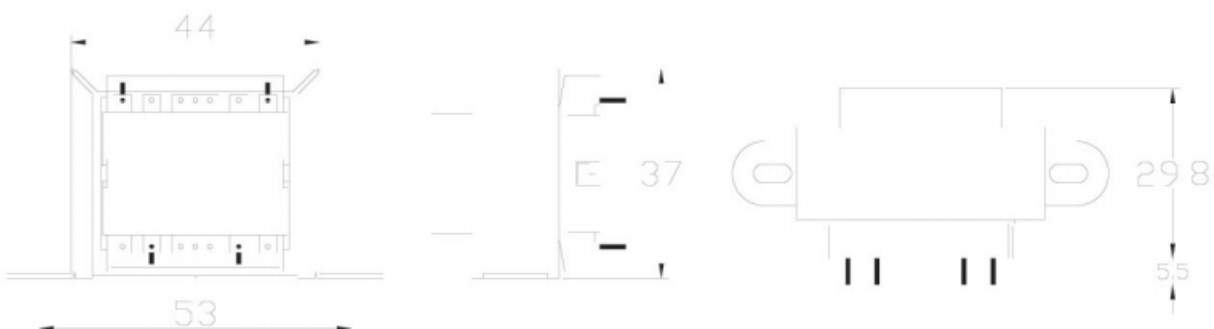

C42 Series

External protection

C4215 Serie.
7VA – 40°C/B
5VA – 70°C/B

According regulations:
EN61558 EN60950 EN60472 UL506
UL5085

PRIMARY(V)
115/230
SINGLE SECONDARY(V)
6/7.5/9/12/15/18/20/24
DOBLE SECONDARY(V)
2x6/2x7.5/2x9/2x12/2x15/2x18/2x20/2x24
CENTER TAPPED
6+6/7.5+7.5/9+9/12+12/15+15/18+18
20+20/24+24