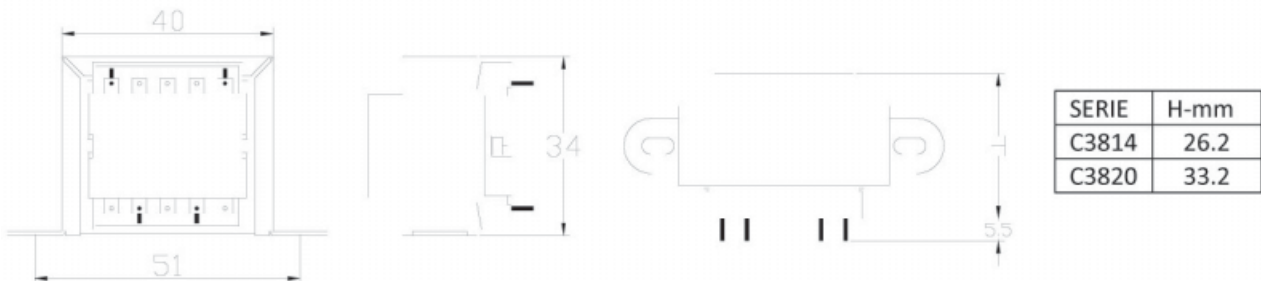

Lead free

C38 Series

External protection

C3814 Serie.
3.5VA – 40°C/B
3VA – 70°C/B

C3820 Serie.
6VA – 40°C/B
4VA – 70°C/B

According regulations:
EN61558 EN60950 EN60472 UL506
UL5085

PRIMARY(V)
115/230
SINGLE SECONDARY(V)
6/7.5/9/12/15/18/20/24
DOBLE SECONDARY(V)
2x6/2x7.5/2x9/2x12/2x15/2x18/2x20/2x24
CENTER TAPPED
6+6/7.5+7.5/9+9/12+12/15+15/18+18
20+20/24+24